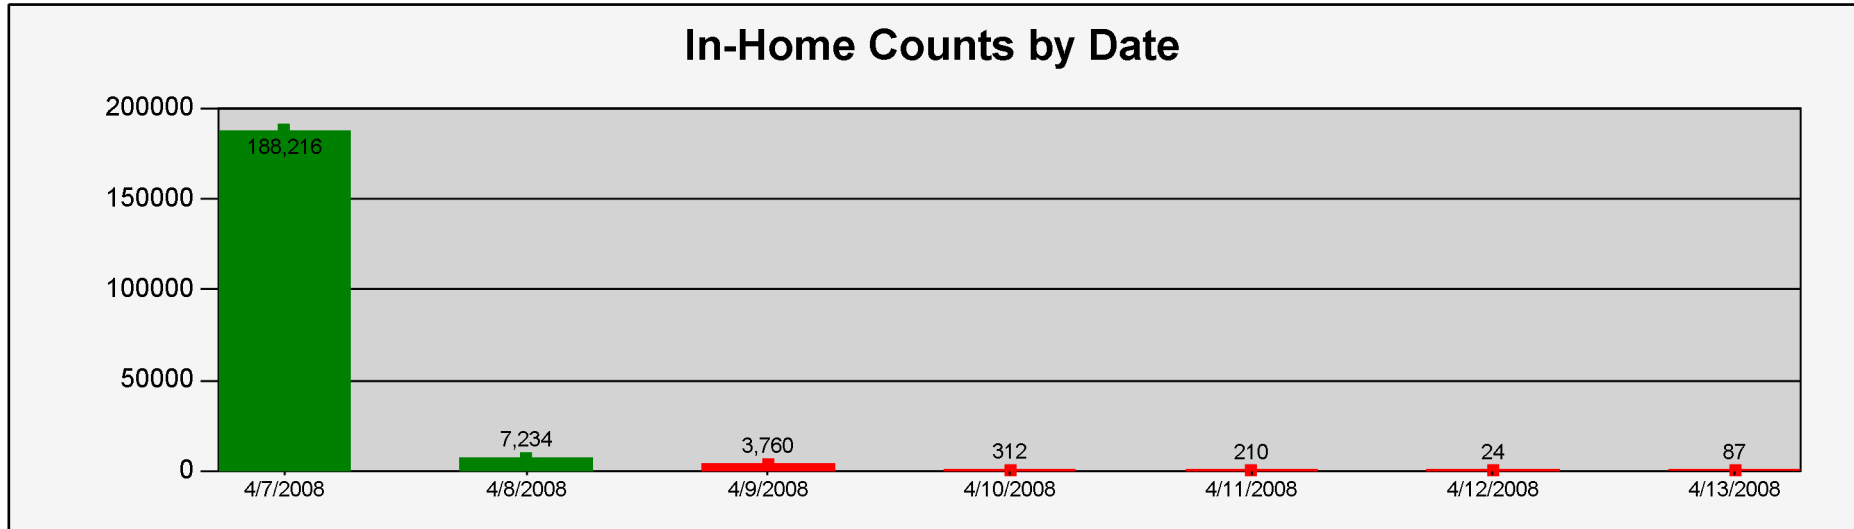

Tribune Direct - InHome Counts by State

Job: 47723	PlanetCode: 6535	Mailed	Delivered	Early	On-Time	Late	No Scan
In-Home Dates: 4/7/2008 thru 4/8/2008		201,586	199,843	0	195,450	4,393	1,743
Job Description: Insight Apr D2		Percents:	99.14%	0.00%	96.96%	2.18%	0.86%

Tribune Direct - InHome Counts by State

State	Mailed	In-Home	Percent	No Scans	04/07/2008	04/08/2008	04/09/2008	04/10/2008	04/11/2008	04/12/2008	04/13/2008	Total
AR	2	2	100.00%								2	2
GA	1	1	100.00%								1	1
IA	1	1	100.00%								1	1
IN	33,304	33,031	99.18%	273	32,247	666	12	55	39	3	9	33,304
KY	121,247	120,218	99.15%	1,029	111,016	5,609	3,281	72	163	21	56	121,247
MI	2	1	50.00%	1							1	2
MN	1	1	100.00%								1	1
NC	1	1	100.00%								1	1
NJ	1	1	100.00%								1	1
NY	1	1	100.00%								1	1
OH	47,018	46,580	99.07%	438	44,953	959	467	185	8		8	47,018
SC	1	1	100.00%								1	1
TX	4	2	50.00%	2							2	4
VA	1	1	100.00%								1	1
WI	1	1	100.00%								1	1
Total				1,743	188,216	7,234	3,760	312	210	24	87	201,586