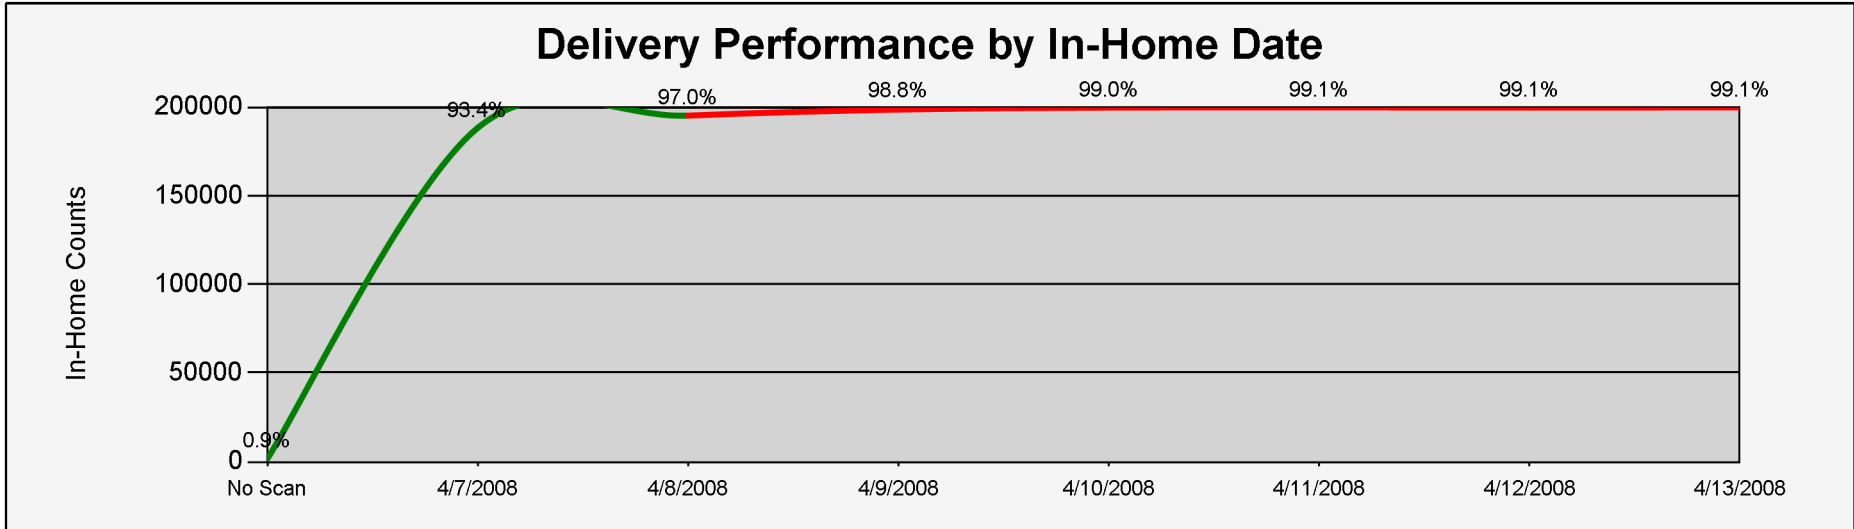

Tribune Direct - InHome Counts by State

Job: 47723	PlanetCode: 6535	Mailed	Delivered	Early	On-Time	Late	No Scan
In-Home Dates: 4/7/2008 thru 4/8/2008		201,586	199,843	0	195,450	4,393	1,743
Job Description: Insight Apr D2		Percents:	99.14%	0.00%	96.96%	2.18%	0.86%

Tribune Direct - InHome Counts by State

State	Mailed	In-Home	Percent	No Scans	04/07/2008	04/08/2008	04/09/2008	04/10/2008	04/11/2008	04/12/2008	04/13/2008	Total
AR	2	2	100.00%								2	2
GA	1	1	100.00%								1	1
IA	1	1	100.00%								1	1
IN	33,304	33,031	99.18%	273	32,247	666	12	55	39	3	9	33,304
KY	121,247	120,218	99.15%	1,029	111,016	5,609	3,281	72	163	21	56	121,247
MI	2	1	50.00%	1							1	2
MN	1	1	100.00%								1	1
NC	1	1	100.00%								1	1
NJ	1	1	100.00%								1	1
NY	1	1	100.00%								1	1
OH	47,018	46,580	99.07%	438	44,953	959	467	185	8		8	47,018
SC	1	1	100.00%								1	1
TX	4	2	50.00%	2							2	4
VA	1	1	100.00%								1	1
WI	1	1	100.00%								1	1
Total				1,743	188,216	7,234	3,760	312	210	24	87	201,586